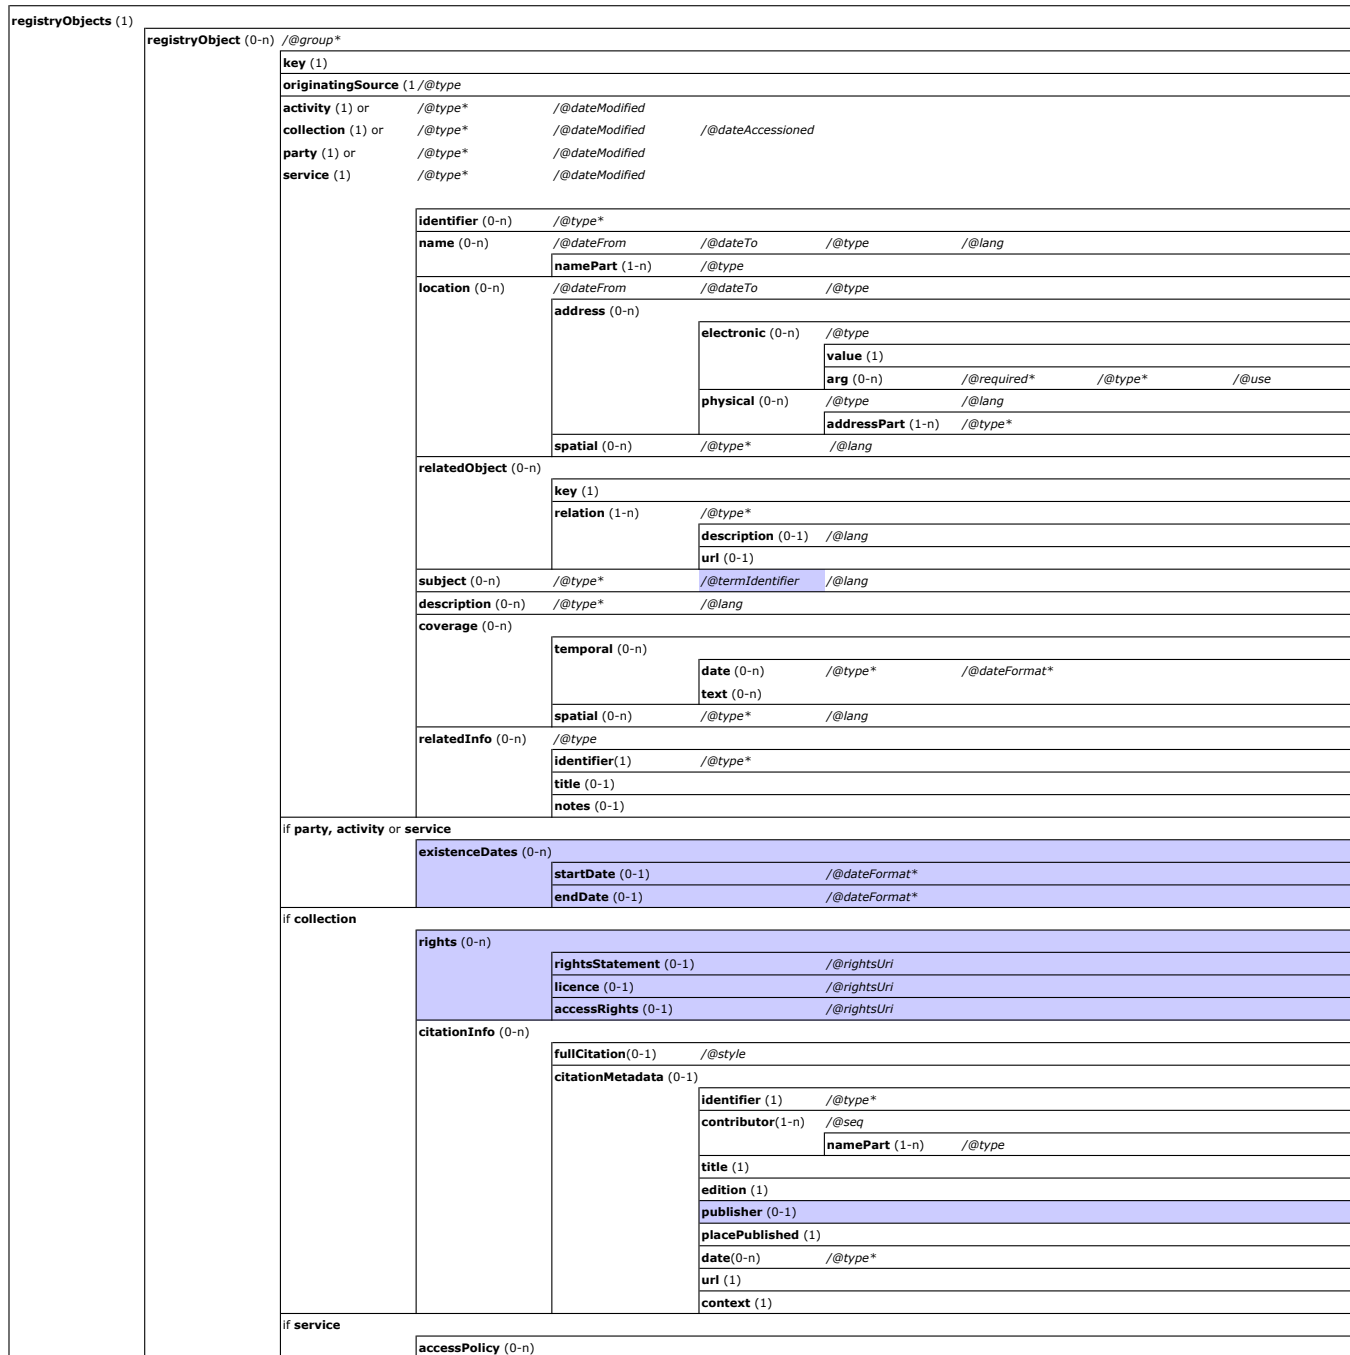

RIF-CS v1.3.0 Overview Diagram

21 November 2011

Shaded areas are new in RIF-CS v1.3.0 with effect from 7 December 2011